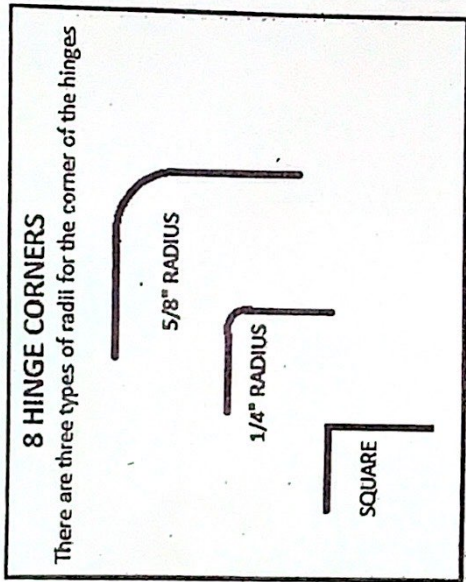

5 FRAME SIZE
THERE IS A FRAME, JAMB, THAT SURROUNDS A PREHUNG DOOR. THESE FRAMES ARE AVAILABLE IN DIFFERENT WOODS AND SIZES. THE FRAMES START AT 3 1/2' UP TO 9 1/2" FOR EXTERIOR AND INTERIOR DOORS

ROUGH OPENING

3 WIDTH - THE MEASUREMENT FROM THE STUD / BLOCK ON THE LEFT TO THE STUD / BLOCK ON THE RIGHT

4 HEIGHT - THE MEASUREMENT FROM THE FLOOR TO THE BOTTOM OF THE HEADER AT THE TOP OF THE OPENING