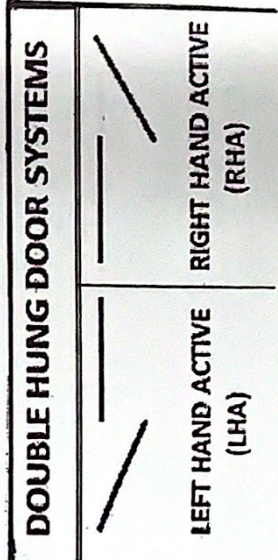

5 FRAME SIZE
THERE IS A FRAME, JAMB, THAT SURROUNDS A PREHUNG DOOR. THESE FRAMES ARE AVAILABLE IN DIFFERENT WOODS AND SIZES. THE FRAMES START AT 3 1/2' UP TO 9 1/2" FOR EXTERIOR AND INTERIOR DOORS

ROUGH OPENING

3 WIDTH - THE MEASUREMENT FROM THE STUD / BLOCK ON THE LEFT TO THE STUD / BLOCK ON THE RIGHT

4 HEIGHT - THE MEASUREMENT FROM THE FLOOR TO THE BOTTOM OF THE HEADER AT THE TOP OF THE OPENING